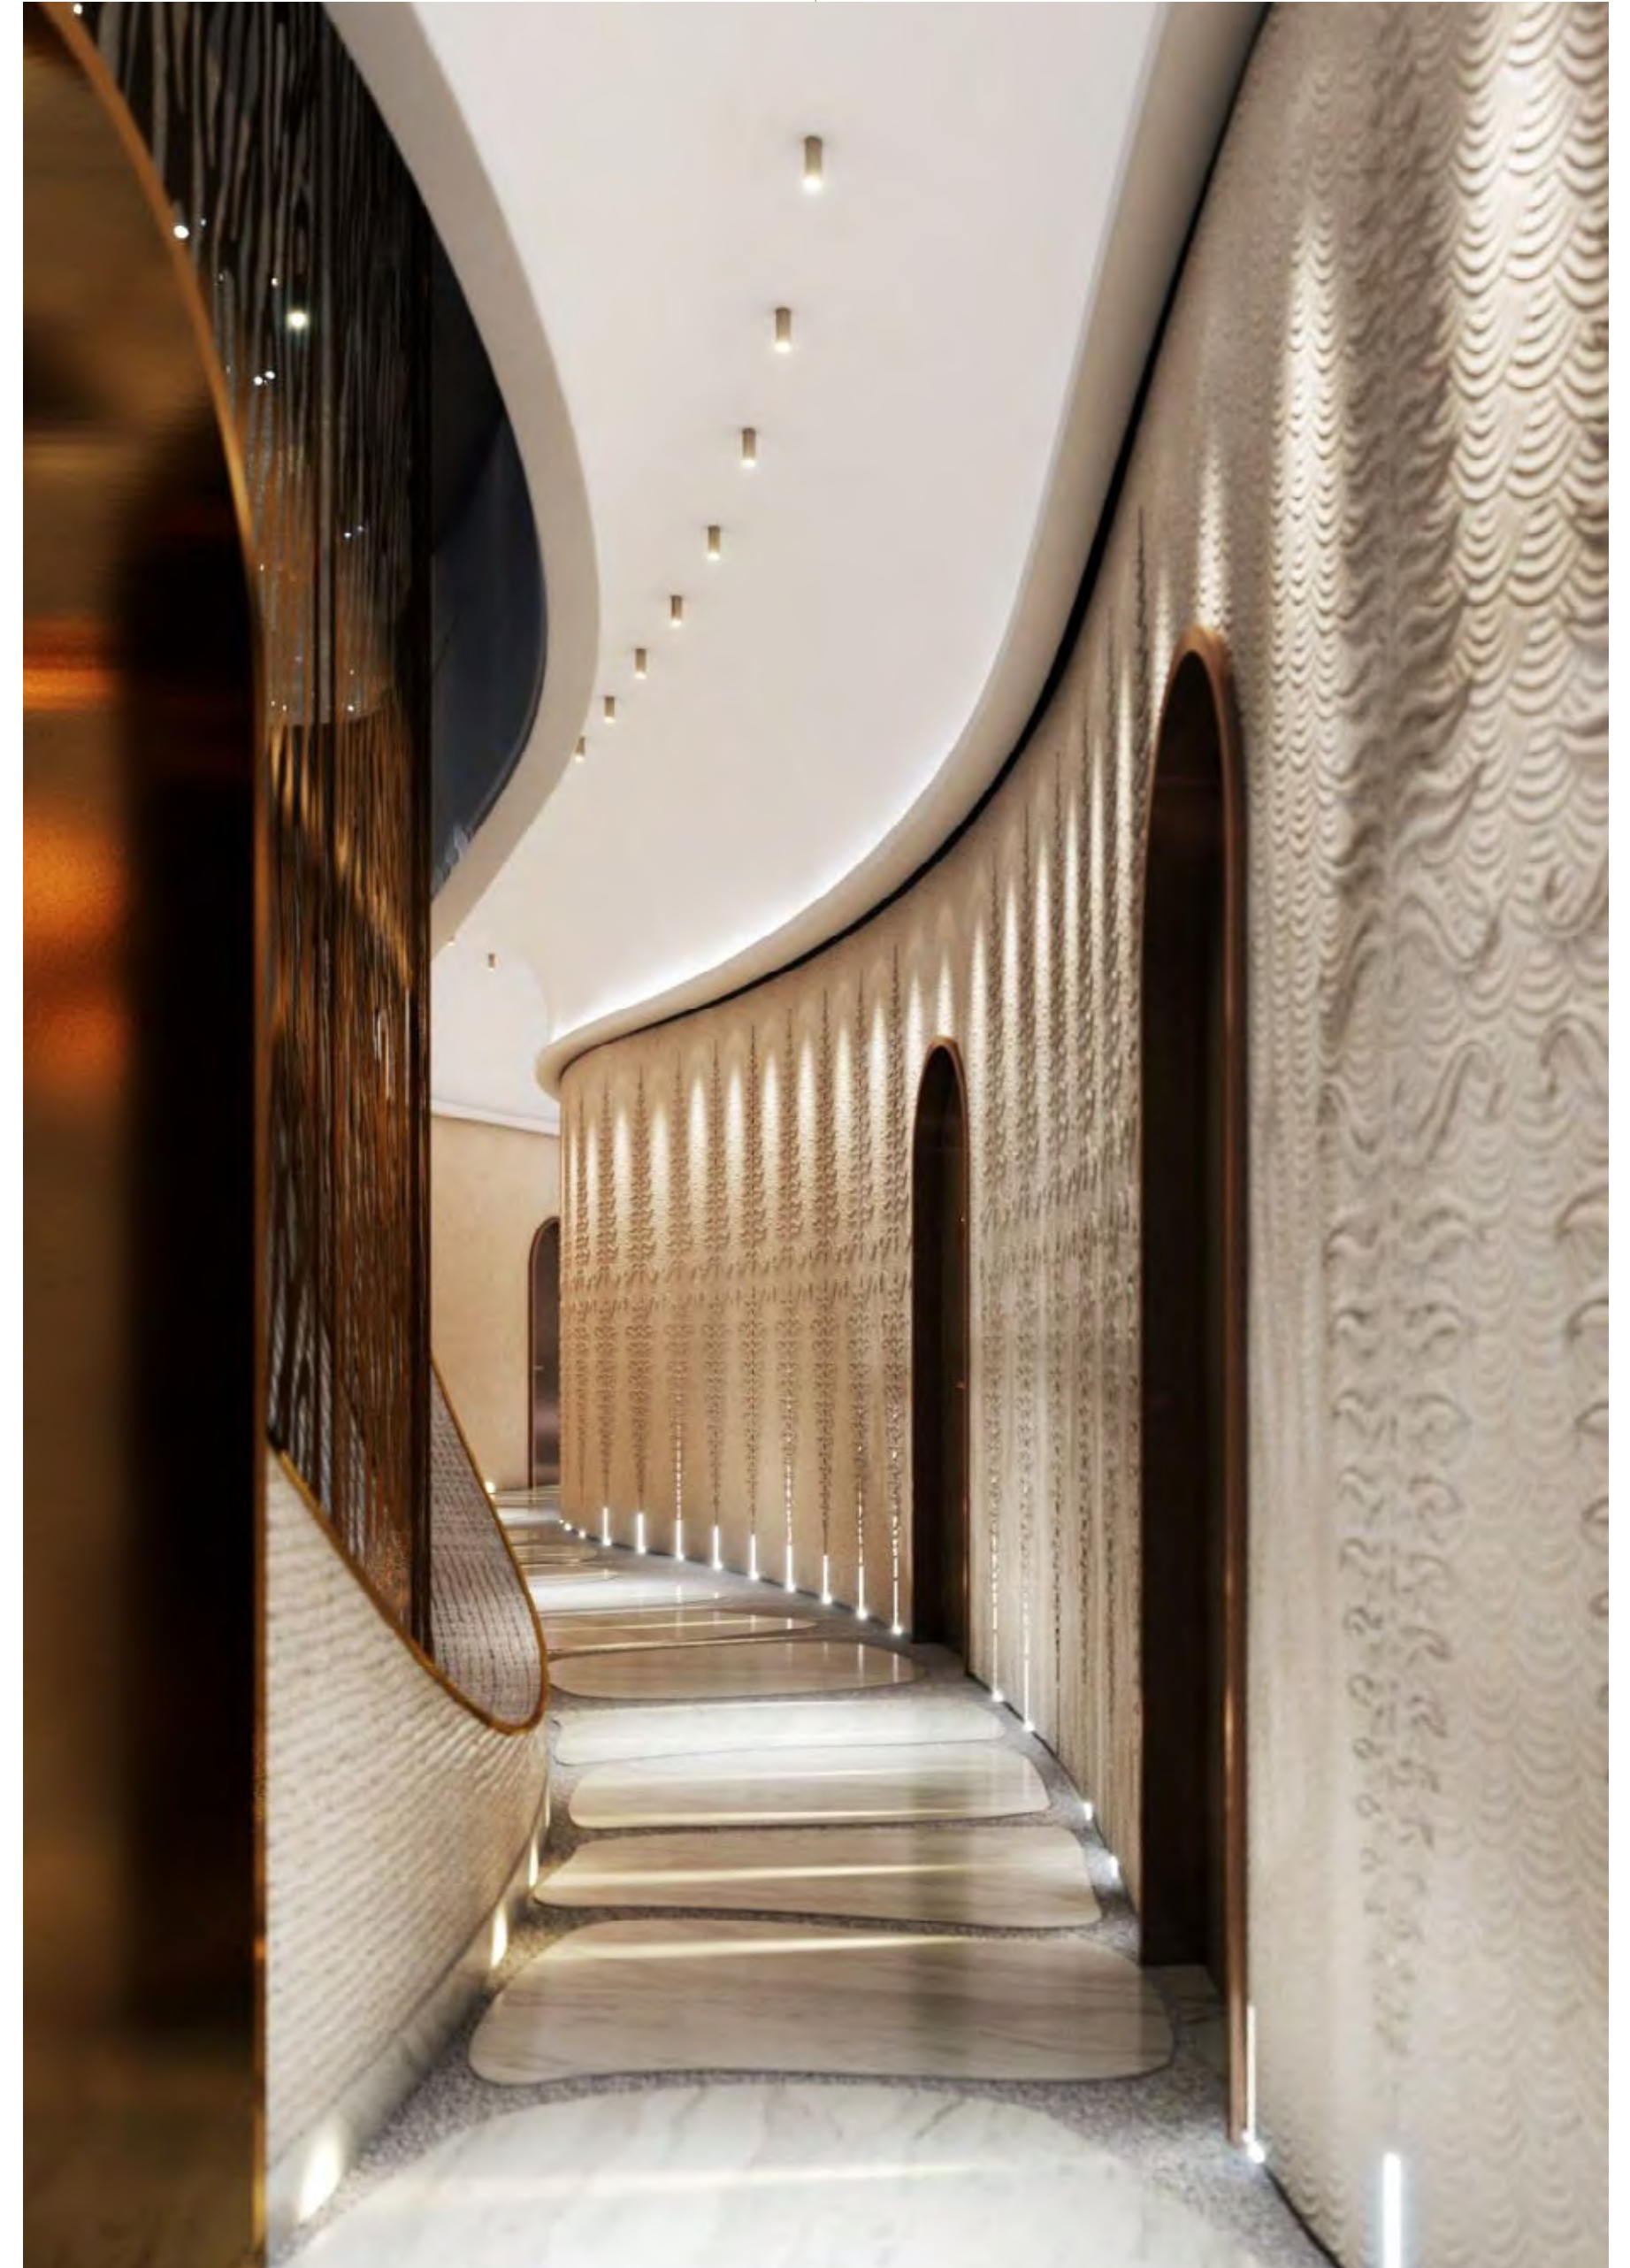

CAVALLI COUTURE

UNSEEN VIEWS

WHEN IT COMES TO DESCRIBING THE VIEWS FROM CAVALLI COUTURE, BREATHTAKING MIGHT BE AN UNDERSTATEMENT. IN A DUBAI FIRST, THE BUILDING OFFERS PREVIOUSLY UNSEEN PANORAMAS OF SAFA PARK'S TREES, PLANTS AND FLOWER-LINED PATHWAYS FROM ONE SIDE, WHILE THE OTHER PRESENTS YOU WITH A SWEEPING VISTA OF THE DUBAI CANAL, BUSINESS BAY CROSSING AND THE PLACID WATERS OF THE GULF.

UNENDING WELCOMES

WHEN YOU ENTER CAVALLI COUTURE, YOU ENTER A TRIPLE-HEIGHT LOBBY WHICH NEVER STOPS GREETING YOU. WHETHER IT IS THE VIBRANT CAVALLI-DESIGNED INTERIOR THAT TRANSFORMS THE FOYER INTO A BOLD CELEBRATION OF ANIMAL PATTERNS AND COLOR OR THE UNOBSTRUCTED VIEW OF THE CANAL BEYOND, THE BUILDING MEETS YOU WITH INEXHAUSTIBLE FLAIR, TIME AND TIME AGAIN.