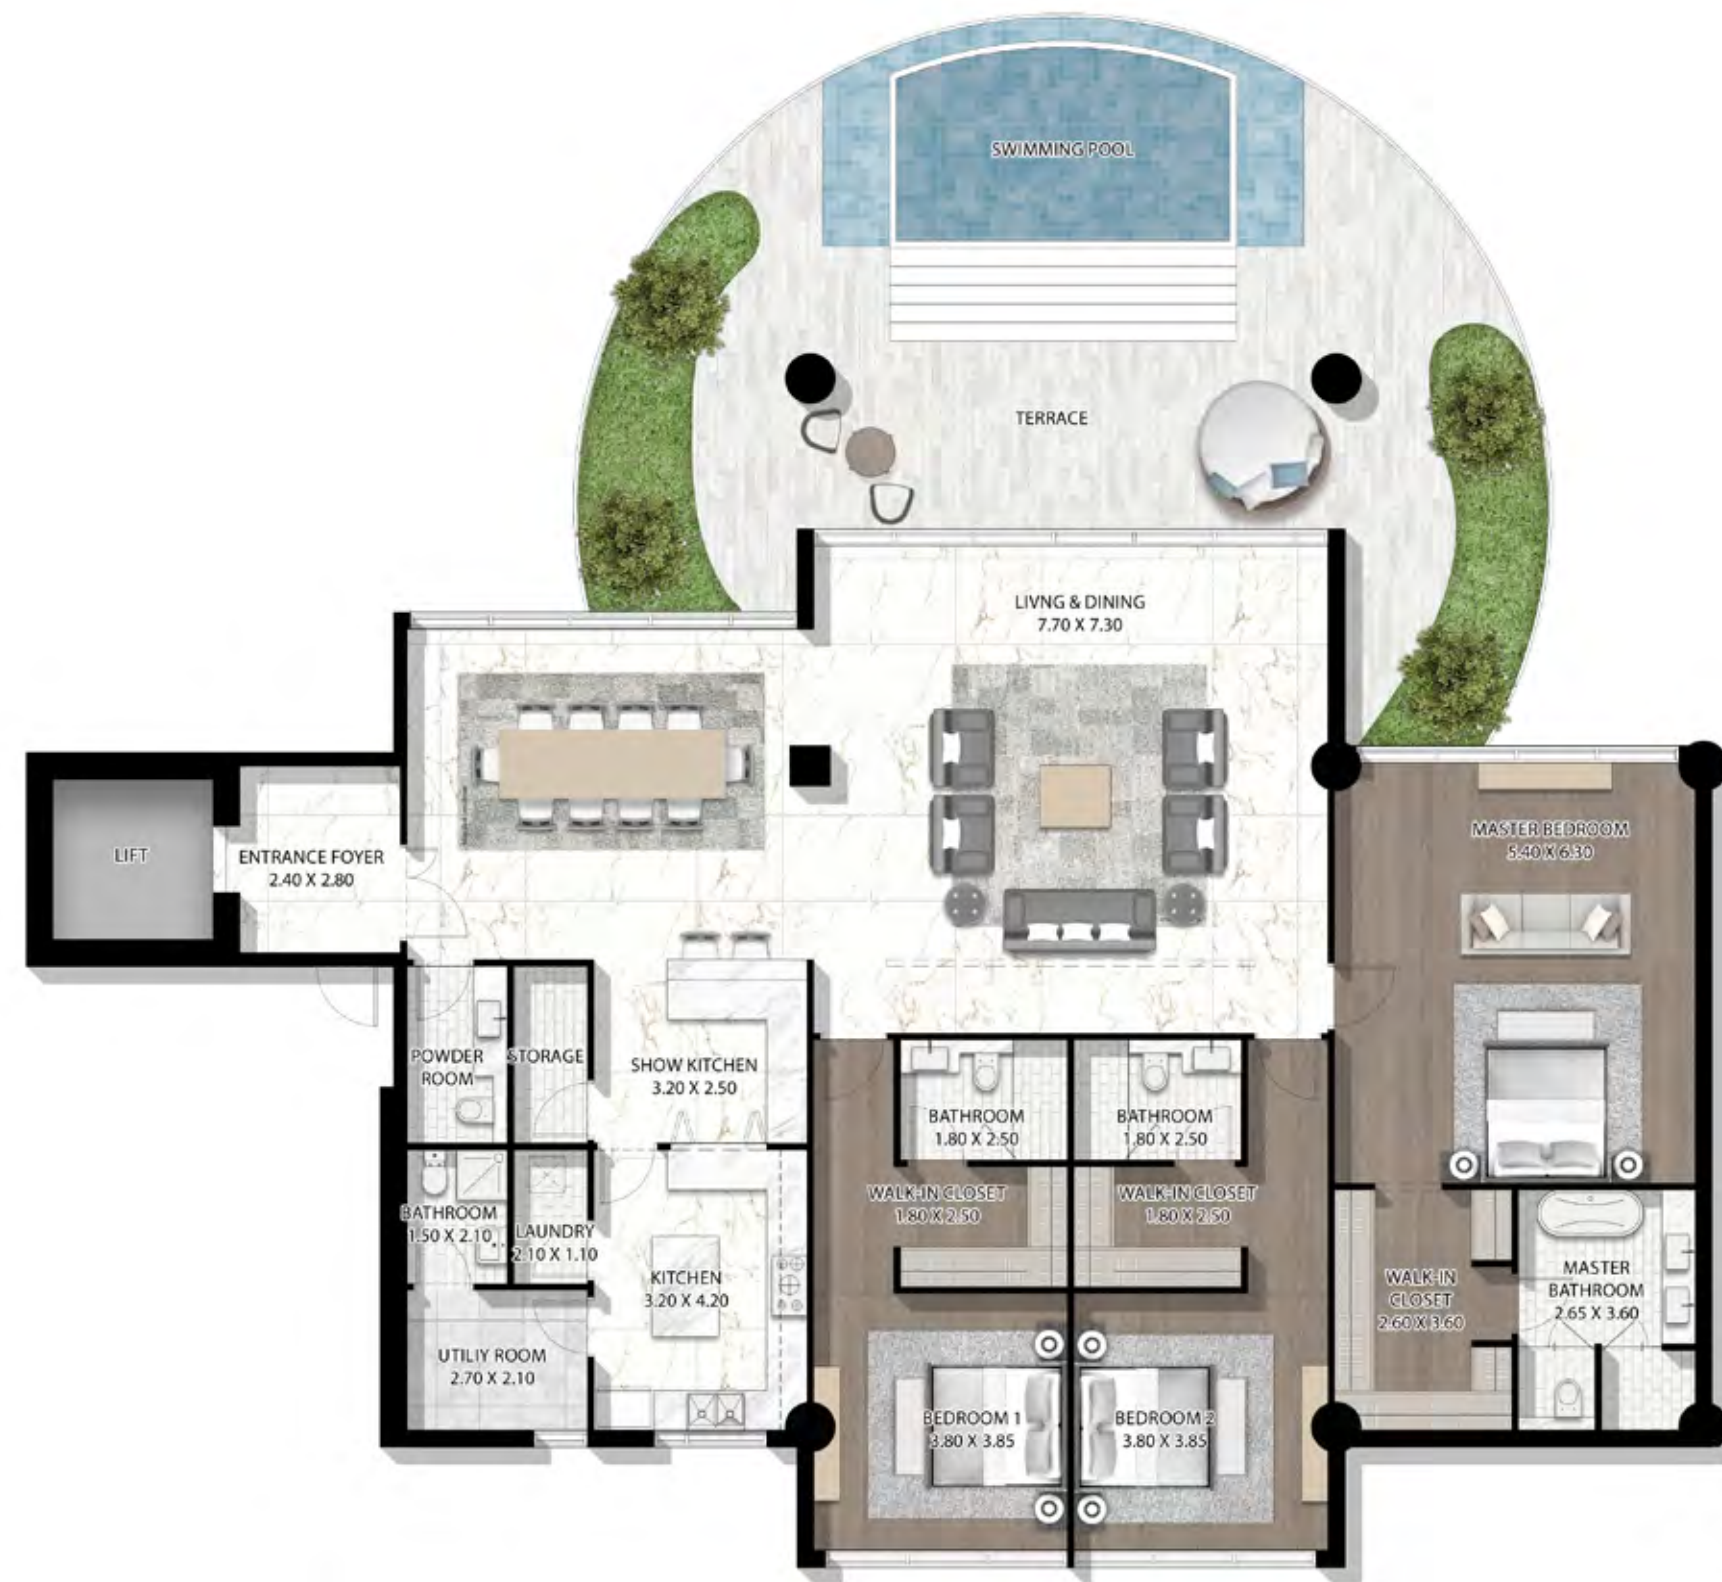

3 BEDROOM
TYPE 4A