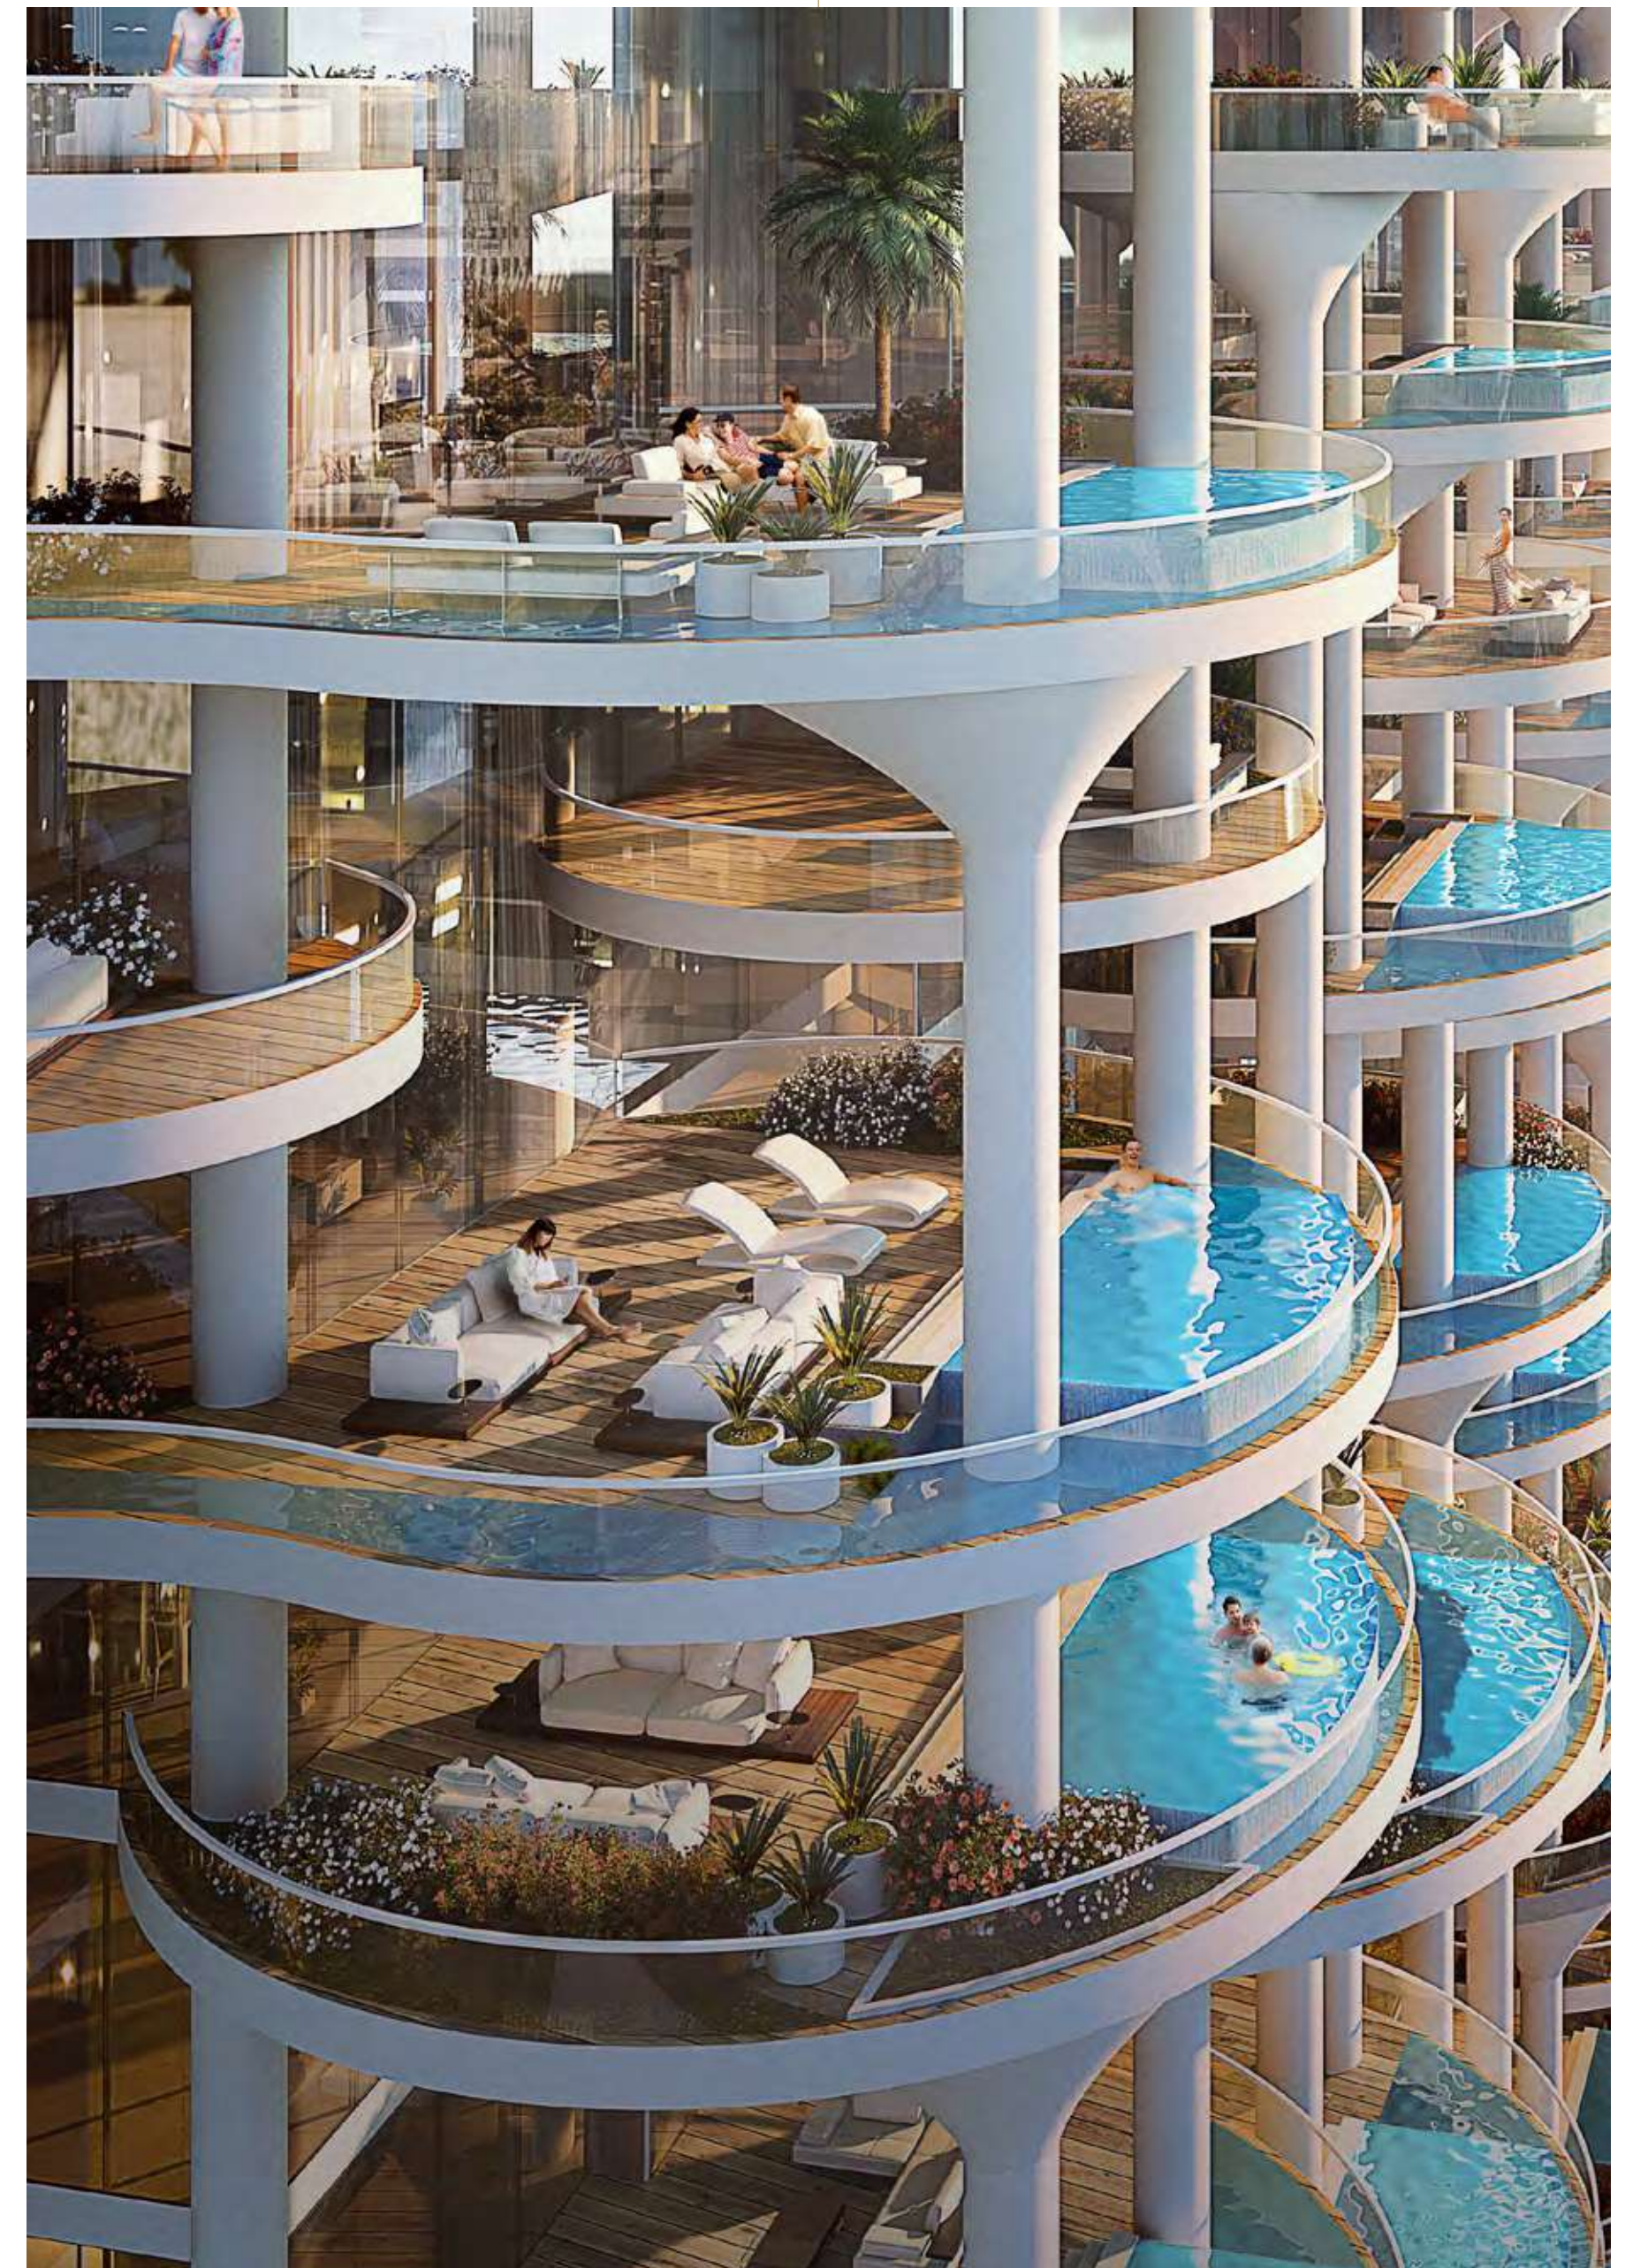

DAMAC

_____ cavalli _____

COOUTURE

LUXURY, UNTAMED.

CAVALLI COUTURE

LUXURY UNTAMED

AT THE TOP OF EVERY ECOSYSTEM LIVE THOSE WHO FREE THEMSELVES OF LIMITATIONS. THEY INHABIT A WORLD WHERE OPULENCE IS UNLEASHED, AND THE TRAPPINGS OF SOPHISTICATION FIND THEIR WILDEST FORMS OF EXPRESSION. THAT WORLD HAS A NAME. ONE WHICH BLAZES NEW TRAILS THROUGH UNCHARTED TERRITORIES OF REFINEMENT, FLAMBOYANCE AND STYLE. IT IS CALLED CAVALLI COUTURE.

UNTOUCHED RAINFORESTS

CAVALLI COUTURE IS MORE THAN A PLACE TO LIVE.
IT IS A WAY OF LIFE, INSPIRED BY ONE OF OUR MOST
MAJESTIC NATURAL ENVIRONMENTS: AMAZONIA.
RICH IN GREENERY AND WATER FEATURES,
THIS LANDMARK GIVES THOSE AT THE APEX OF
SOCIETY THE OPPORTUNITY TO EXPERIENCE THE
WONDERS OF THE RAINFOREST, RIGHT HERE IN DUBAI.

CAVALLI COUTURE

UNSEEN VIEWS

WHEN IT COMES TO DESCRIBING THE VIEWS FROM CAVALLI COUTURE, BREATHTAKING MIGHT BE AN UNDERSTATEMENT. IN A DUBAI FIRST, THE BUILDING OFFERS PREVIOUSLY UNSEEN PANORAMAS OF SAFA PARK'S TREES, PLANTS AND FLOWER-LINED PATHWAYS FROM ONE SIDE, WHILE THE OTHER PRESENTS YOU WITH A SWEEPING VISTA OF THE DUBAI CANAL, BUSINESS BAY CROSSING AND THE PLACID WATERS OF THE GULF.

UNENDING WELCOMES

WHEN YOU ENTER CAVALLI COUTURE, YOU ENTER A TRIPLE-HEIGHT LOBBY WHICH NEVER STOPS GREETING YOU. WHETHER IT IS THE VIBRANT CAVALLI-DESIGNED INTERIOR THAT TRANSFORMS THE FOYER INTO A BOLD CELEBRATION OF ANIMAL PATTERNS AND COLOR OR THE UNOBSTRUCTED VIEW OF THE CANAL BEYOND, THE BUILDING MEETS YOU WITH INEXHAUSTIBLE FLAIR, TIME AND TIME AGAIN.