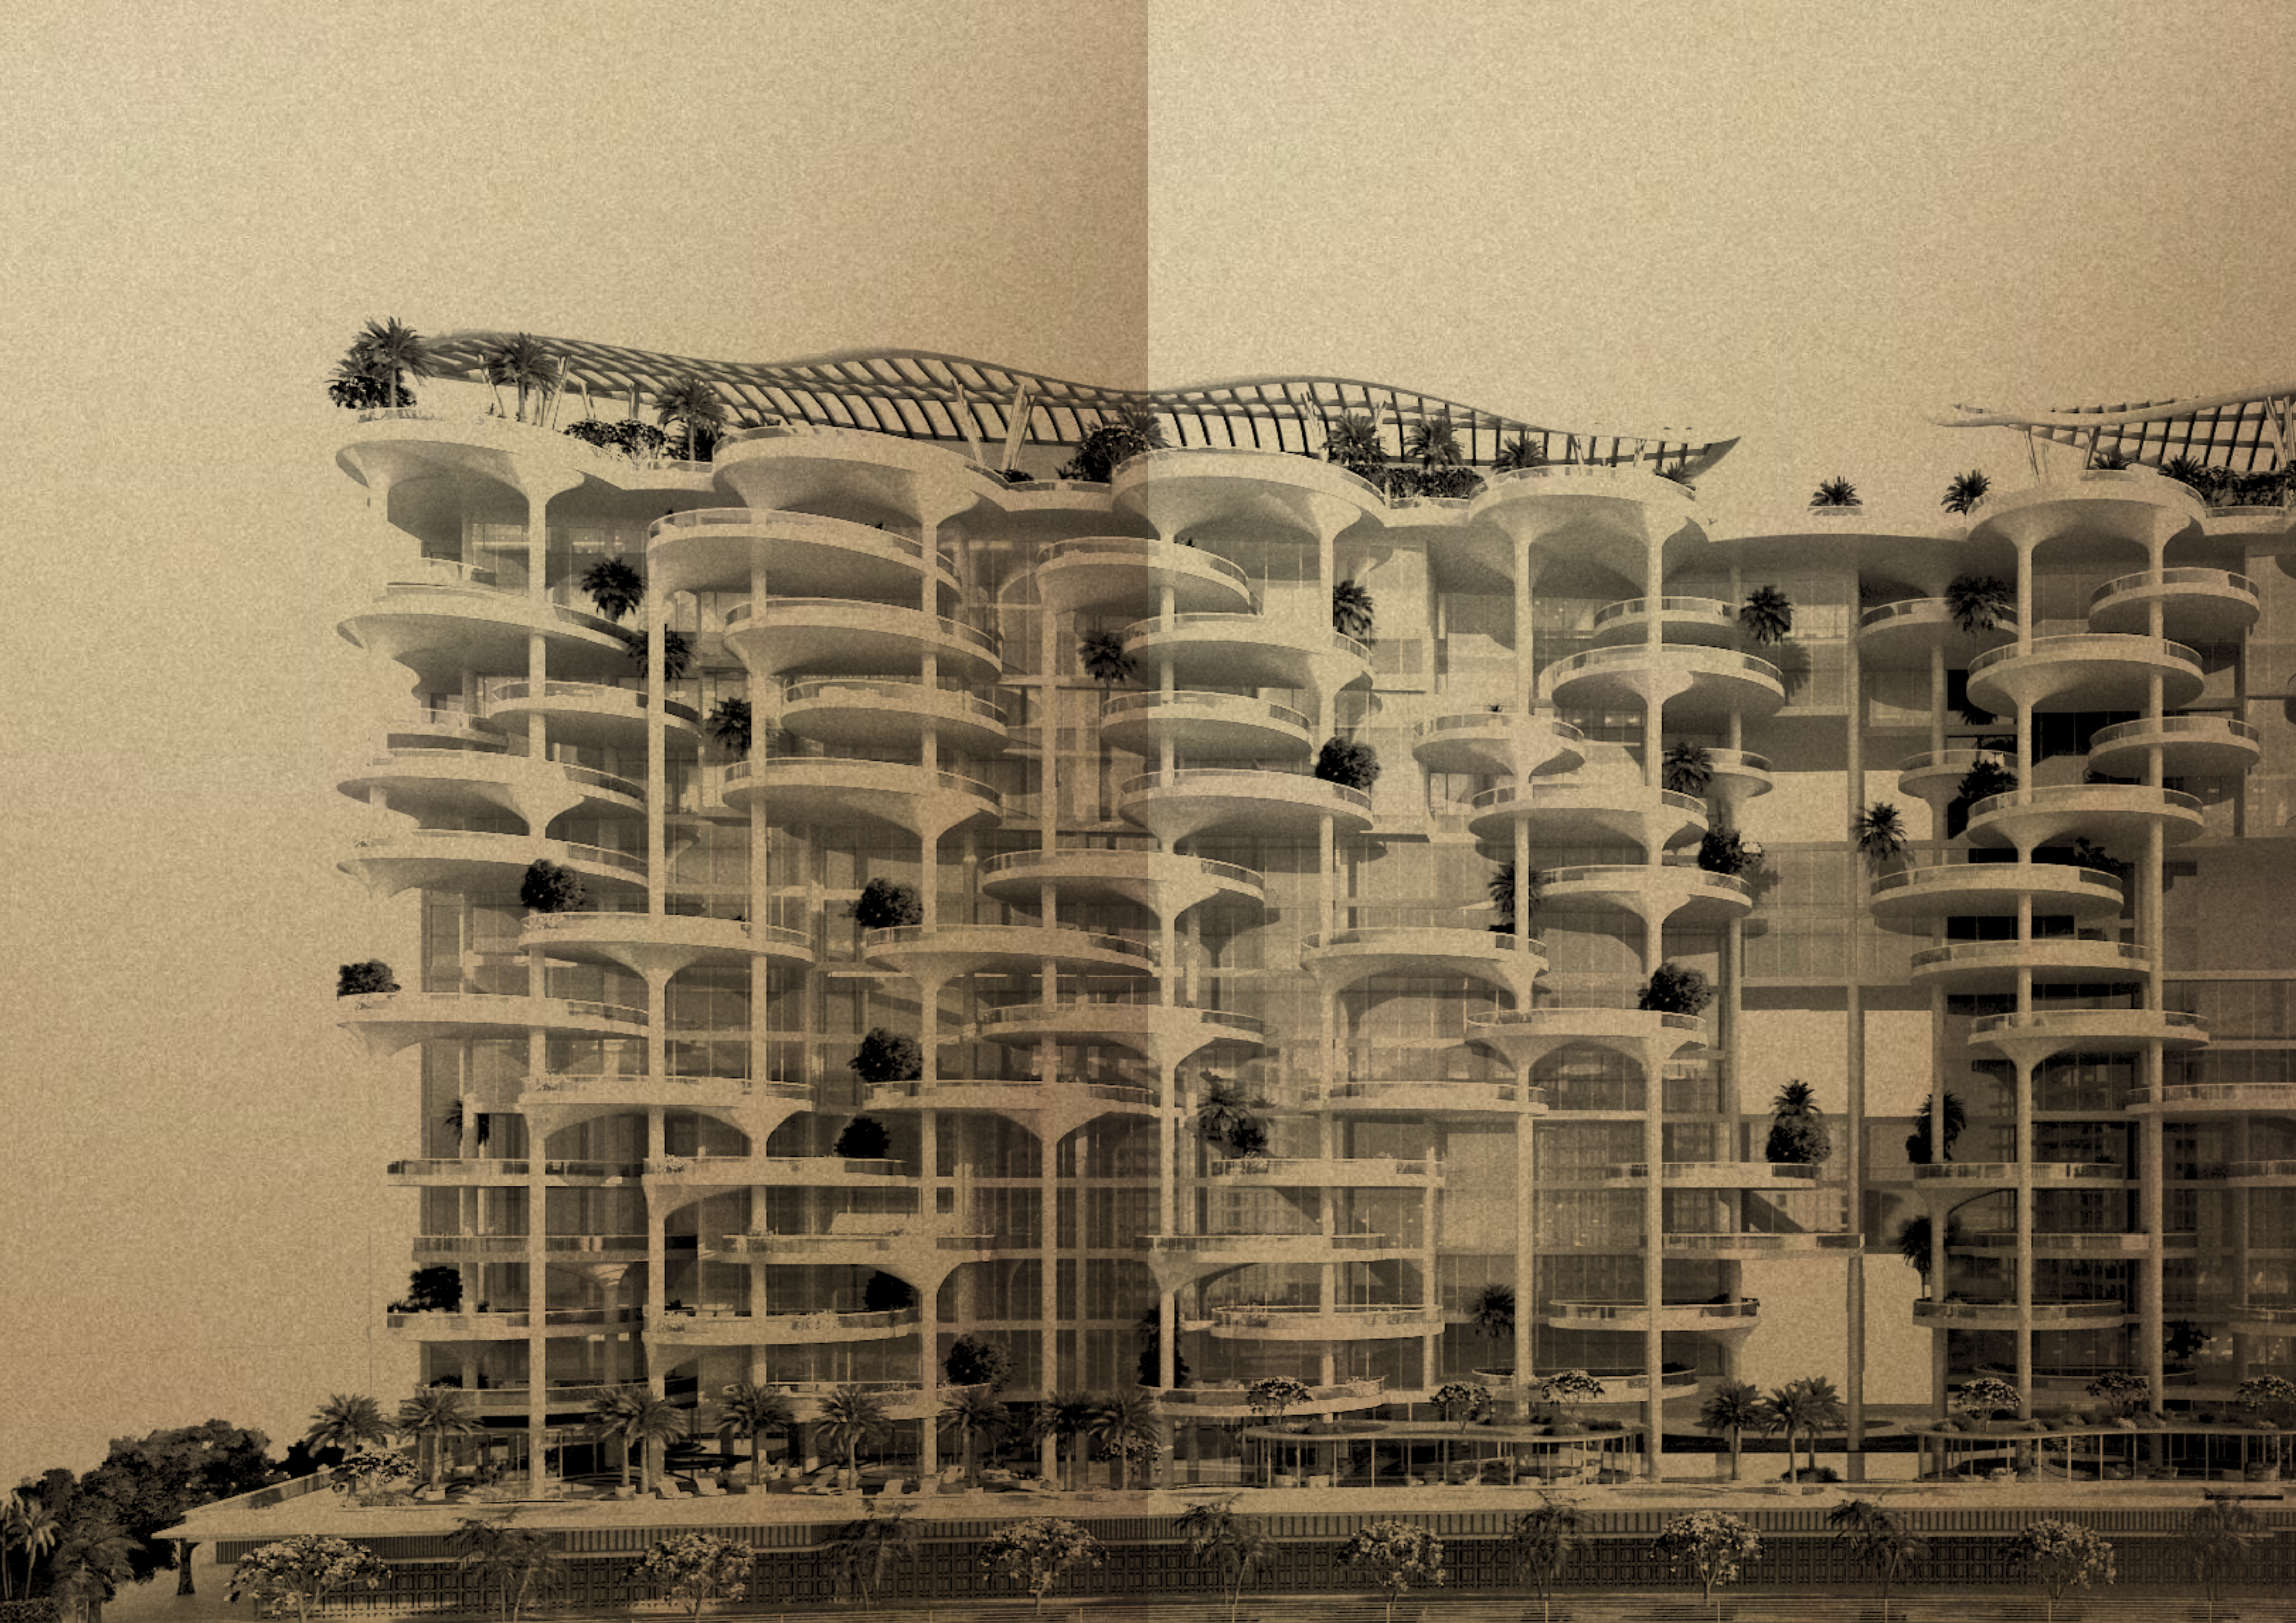

DAMAC

_____ cavalli _____

COOUTURE

LUXURY, UNTAMED.

CAVALLI COUTURE

LUXURY UNTAMED

AT THE TOP OF EVERY ECOSYSTEM LIVE THOSE WHO FREE THEMSELVES OF LIMITATIONS. THEY INHABIT A WORLD WHERE OPULENCE IS UNLEASHED, AND THE TRAPPINGS OF SOPHISTICATION FIND THEIR WILDEST FORMS OF EXPRESSION. THAT WORLD HAS A NAME. ONE WHICH BLAZES NEW TRAILS THROUGH UNCHARTED TERRITORIES OF REFINEMENT, FLAMBOYANCE AND STYLE. IT IS CALLED CAVALLI COUTURE.

UNTOUCHED RAINFORESTS

CAVALLI COUTURE IS MORE THAN A PLACE TO LIVE.
IT IS A WAY OF LIFE, INSPIRED BY ONE OF OUR MOST
MAJESTIC NATURAL ENVIRONMENTS: AMAZONIA.
RICH IN GREENERY AND WATER FEATURES,
THIS LANDMARK GIVES THOSE AT THE APEX OF
SOCIETY THE OPPORTUNITY TO EXPERIENCE THE
WONDERS OF THE RAINFOREST, RIGHT HERE IN DUBAI.

UNEQUALLED LOCATION

CAVALLI COUTURE STANDS IN THE HEART OF BUSINESS BAY, WHERE DOWNTOWN, SAFA PARK AND THE ICONIC CANAL MEET. A FEW MINUTES FROM BURJ KHALIFA, DUBAI MALL AND DUBAI INTERNATIONAL FINANCIAL CENTRE, AND A MERE 15 MINUTES DRIVE FROM DUBAI INTERNATIONAL AIRPORT, THE BUILDING IS STRATEGICALLY LOCATED TO GIVE YOU ACCESS TO GREEN FIELDS, WATERWAYS, AND THE HUSTLE AND BUSTLE OF THE CITY'S' MAIN BUSINESS, LEISURE AND ENTERTAINMENT DISTRICTS.

CAVALLI COUTURE

UNSEEN VIEWS

WHEN IT COMES TO DESCRIBING THE VIEWS FROM CAVALLI COUTURE, BREATHTAKING MIGHT BE AN UNDERSTATEMENT. IN A DUBAI FIRST, THE BUILDING OFFERS PREVIOUSLY UNSEEN PANORAMAS OF SAFA PARK'S TREES, PLANTS AND FLOWER-LINED PATHWAYS FROM ONE SIDE, WHILE THE OTHER PRESENTS YOU WITH A SWEEPING VISTA OF THE DUBAI CANAL, BUSINESS BAY CROSSING AND THE PLACID WATERS OF THE GULF.