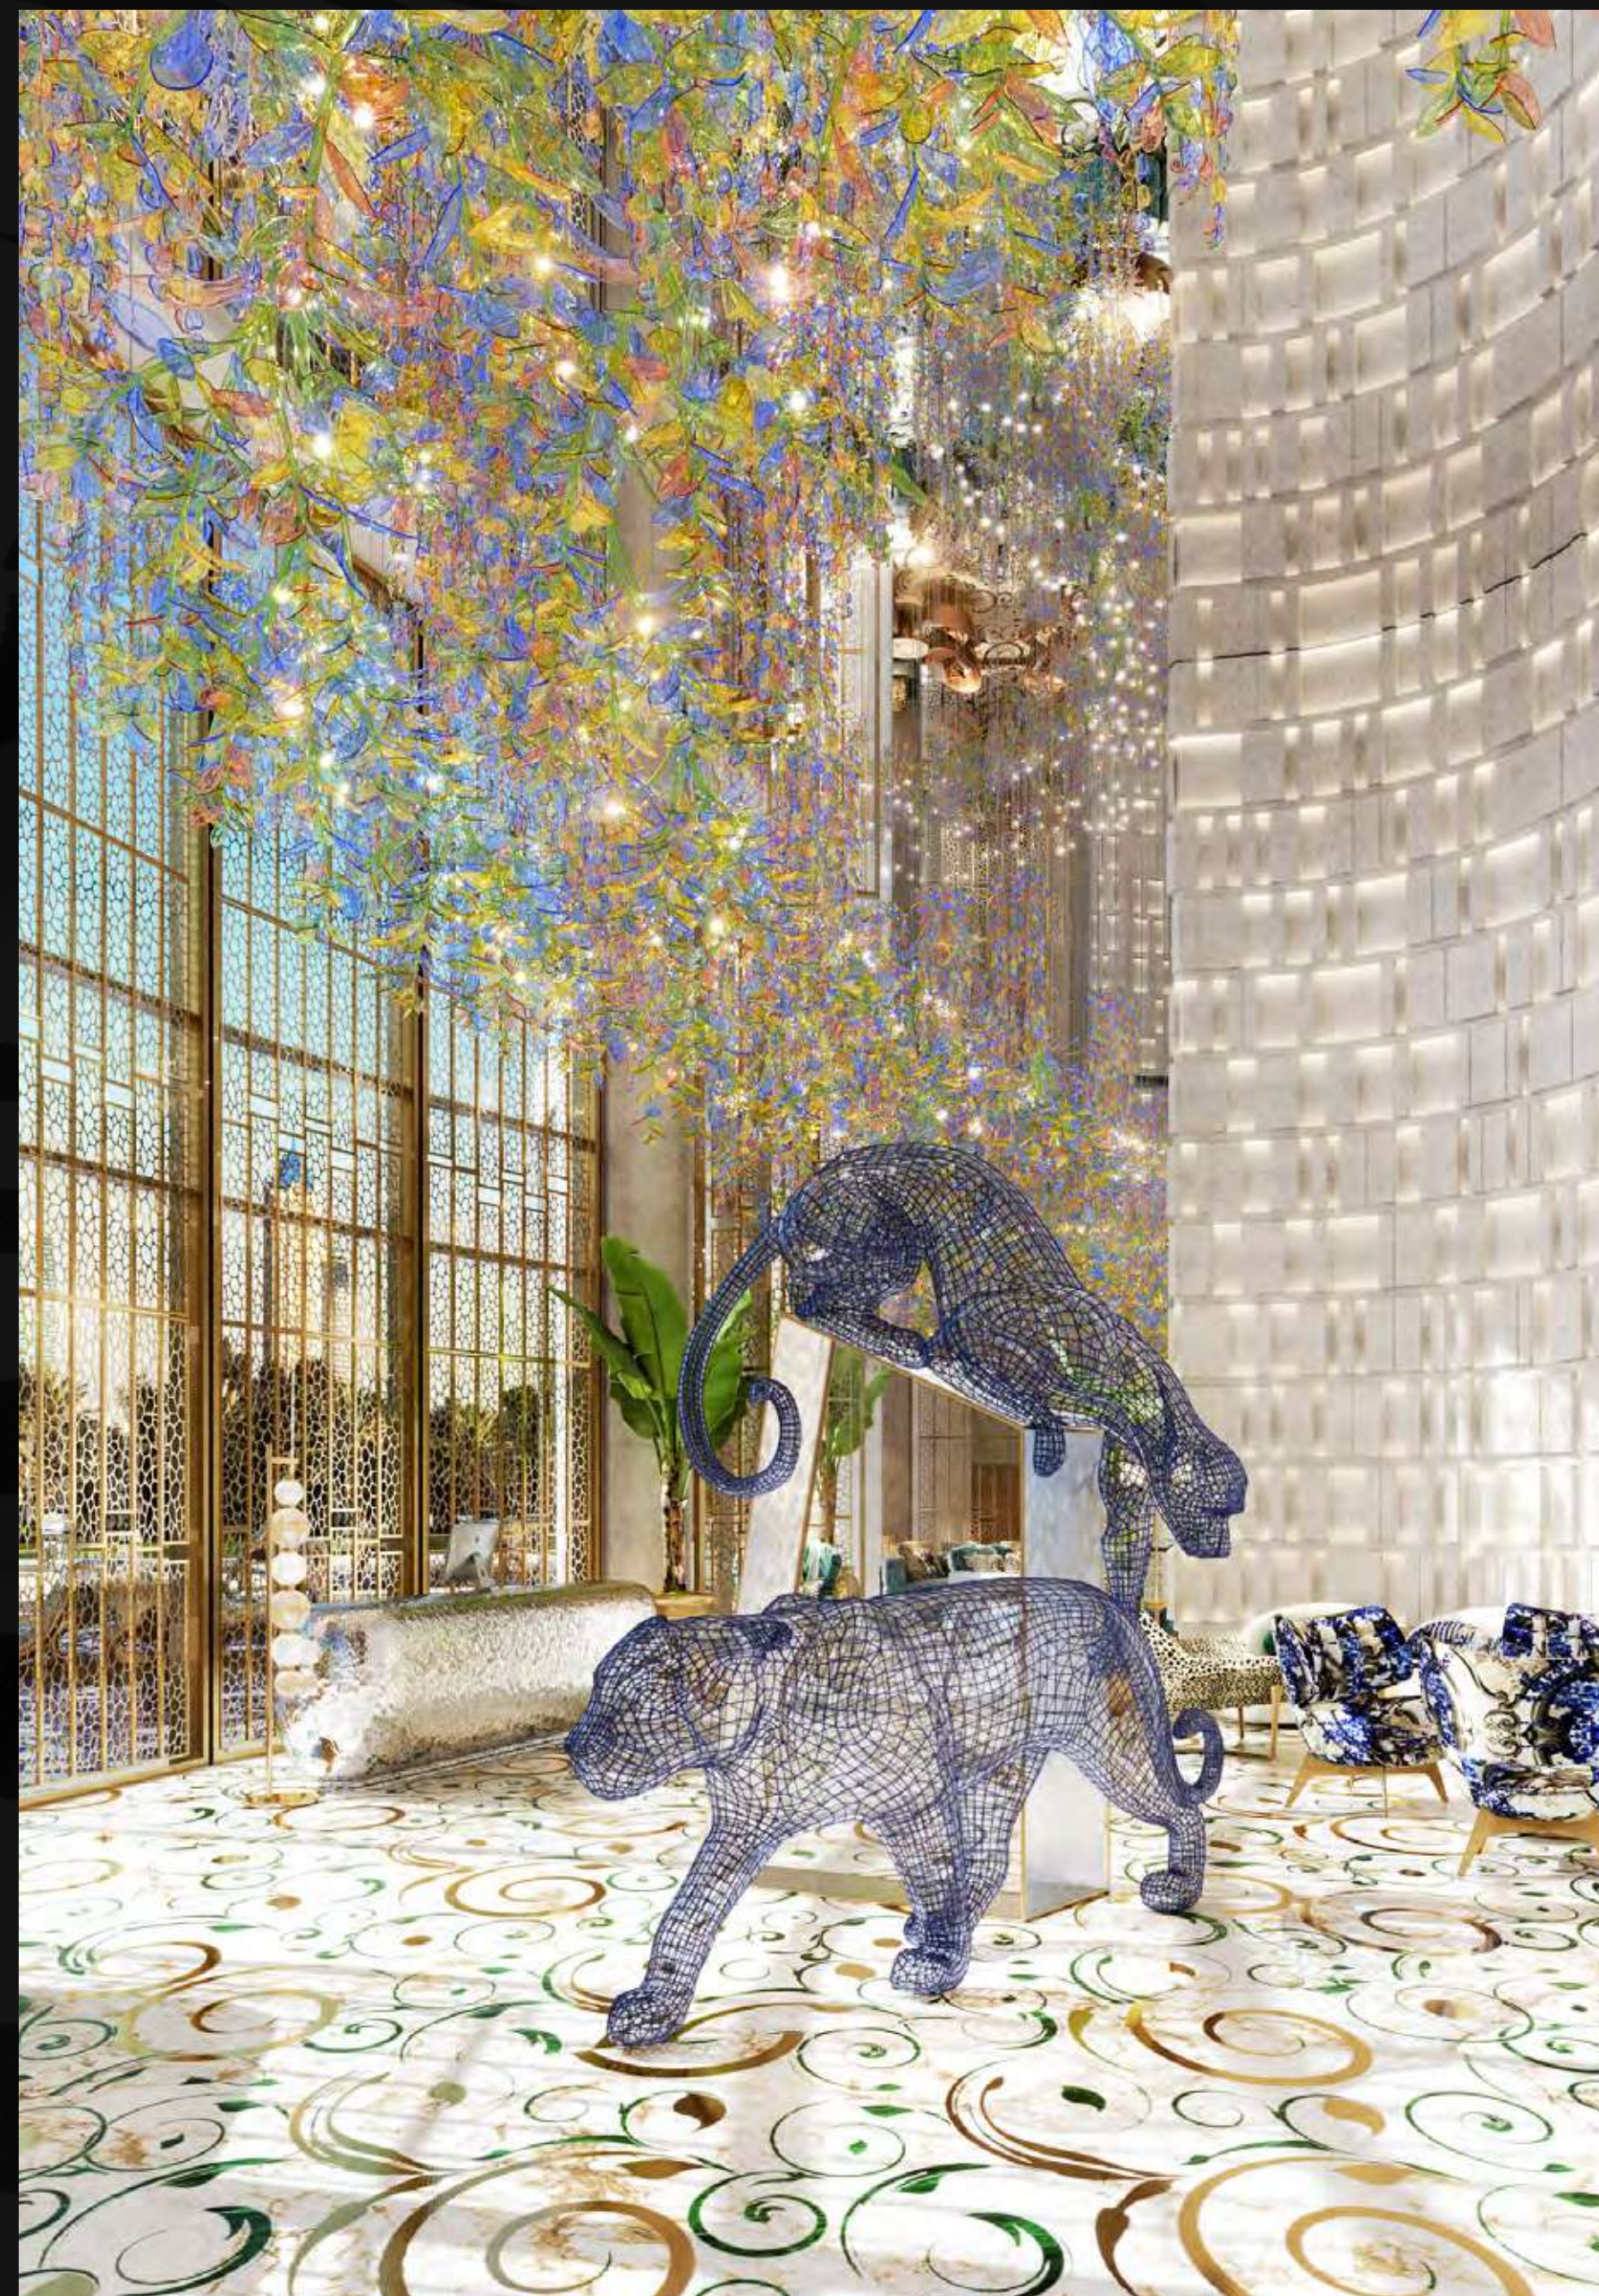

CAVALLI COUTURE

UNSEEN VIEWS

WHEN IT COMES TO DESCRIBING THE VIEWS FROM CAVALLI COUTURE, BREATHTAKING MIGHT BE AN UNDERSTATEMENT. IN A DUBAI FIRST, THE BUILDING OFFERS PREVIOUSLY UNSEEN PANORAMAS OF SAFA PARK'S TREES, PLANTS AND FLOWER-LINED PATHWAYS FROM ONE SIDE, WHILE THE OTHER PRESENTS YOU WITH A SWEEPING VISTA OF THE DUBAI CANAL, BUSINESS BAY CROSSING AND THE PLACID WATERS OF THE GULF.

UNENDING WELCOMES

WHEN YOU ENTER CAVALLI COUTURE, YOU ENTER A TRIPLE-HEIGHT LOBBY WHICH NEVER STOPS GREETING YOU. WHETHER IT IS THE VIBRANT CAVALLI-DESIGNED INTERIOR THAT TRANSFORMS THE FOYER INTO A BOLD CELEBRATION OF ANIMAL PATTERNS AND COLOR OR THE UNOBSTRUCTED VIEW OF THE CANAL BEYOND, THE BUILDING MEETS YOU WITH INEXHAUSTIBLE FLAIR, TIME AND TIME AGAIN.

UNIMAGINABLE SPACE

FROM THE RECEPTION AND PODIUM TO THE TERRACES AND ROOFTOP, CAVALLI COUTURE HAS BEEN DESIGNED TO OPTIMIZE SPACE IN WAYS WHICH REMINDS YOU OF OPENINGS IN A FOREST, WHERE DENSE FOLIAGE GIVES WAY TO SUNLIT GROVES, AND THE CANOPY ABOVE YOUR HEAD PARTS TO REVEAL A CLOUDLESS SKY.