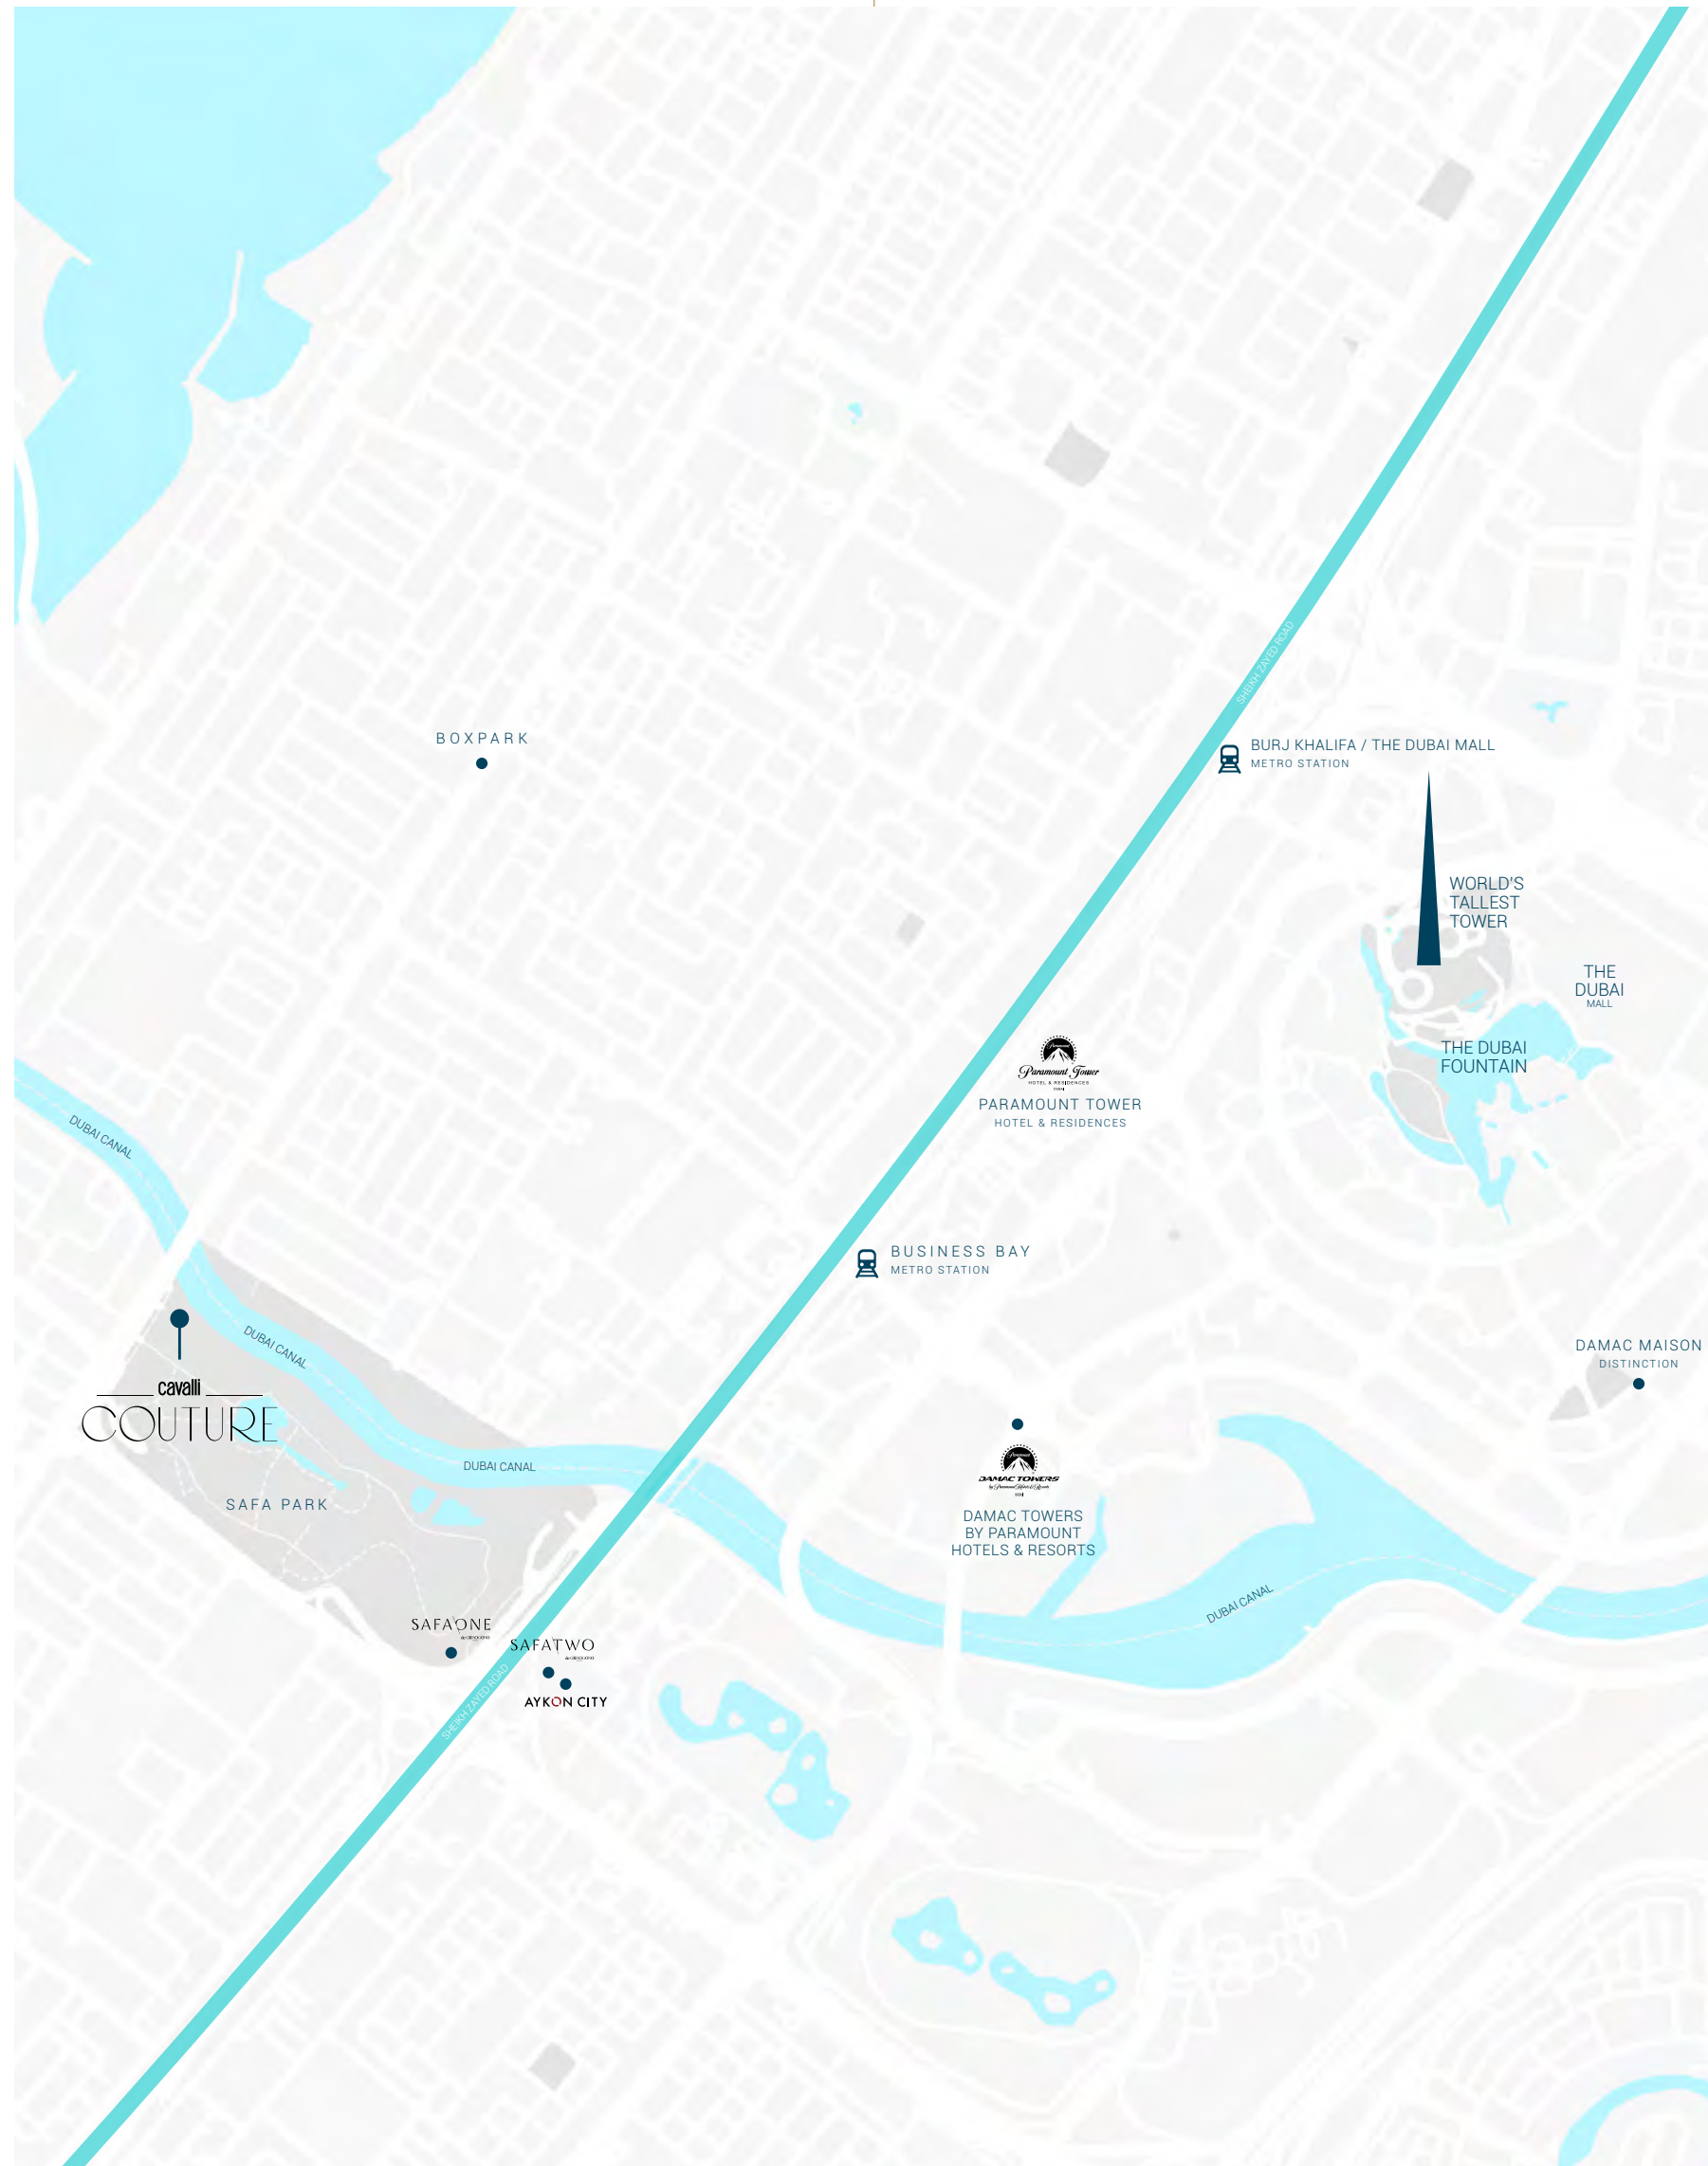

CAVALLI COUTURE